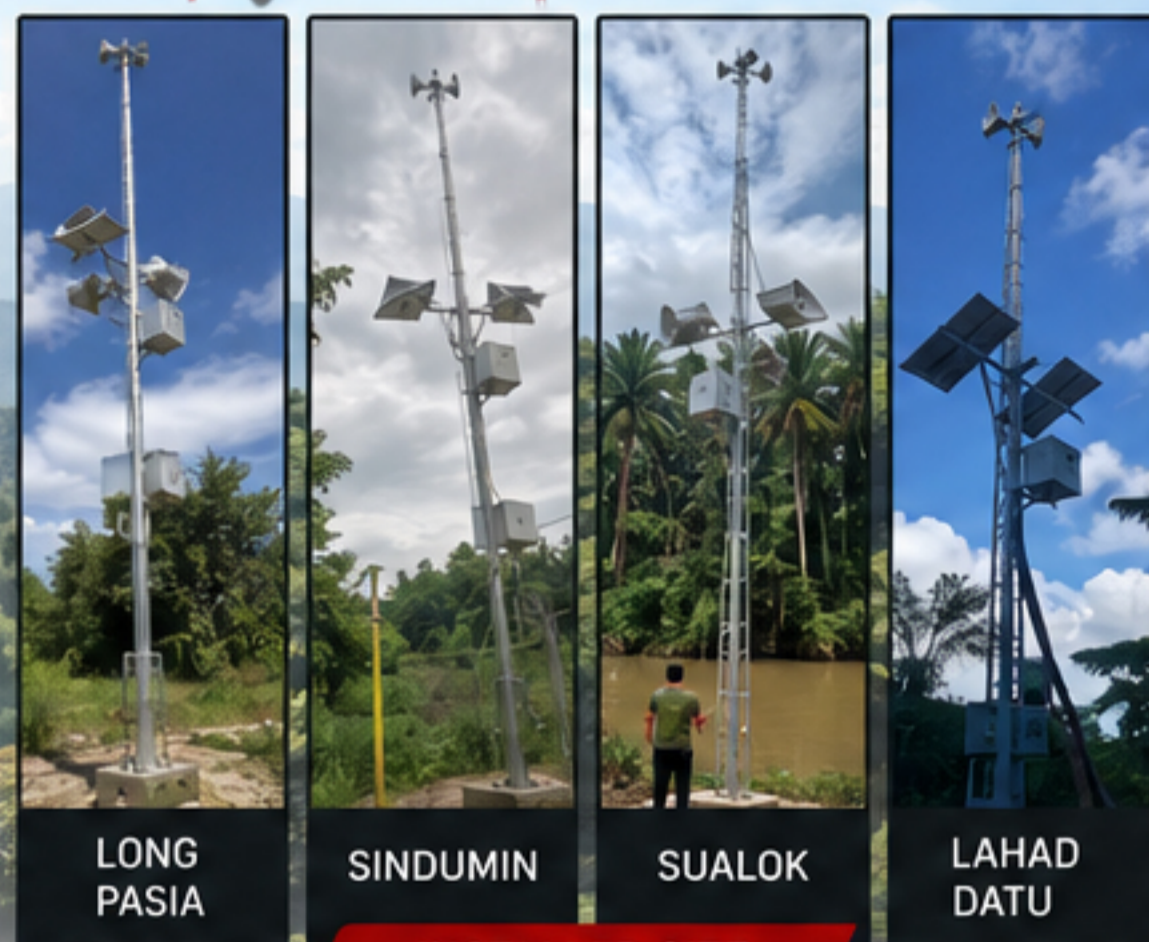

# RTU remote terminal unit SIREN WARNING SYSTEM

**MODEL : ITS1000S**

RTU, Siren Controller,  
Acoustic Horn & Amplifier

LONG PASIA

SINDUMIN

SUALOK

LAHAD DATU

**INSTALLED SITE**

## KEY FEATURES

- Local and Remote (SMS) Activation
- Two Way Communication
- Live Broadcasting
- Voice Activated Control via Control Center and SMS Command
- Solar Panel or Battery Powered
- Low Power Consumption
- Sound recording playback from internal memory in WAV and MP3 format
- Playback from different sound recordings
- Local and remote (SMS) activation
- SMS notifications options
- Automatic broadcasting of emergency status announcements
- Storage of all the important events related to siren activities in the internal memory
- Allow for two way communication
- Amplifier protection during idle
- 4 programmable digital/analogue input
- 4 programmable digital outputs
- Horn: Lightweight aluminum alloy
- Built in volume controller
- Live broadcasting
- Voice activated control via the Control Center and SMS command
- Module GPRS/EDGE for control via mobile operators networks
- Solar panel or battery powered
- Local made product
- Open Architecture TCP/IP
- Low Power Consumption

## SPECIFICATIONS remote terminal unit

**MODEL : ITS1000S**