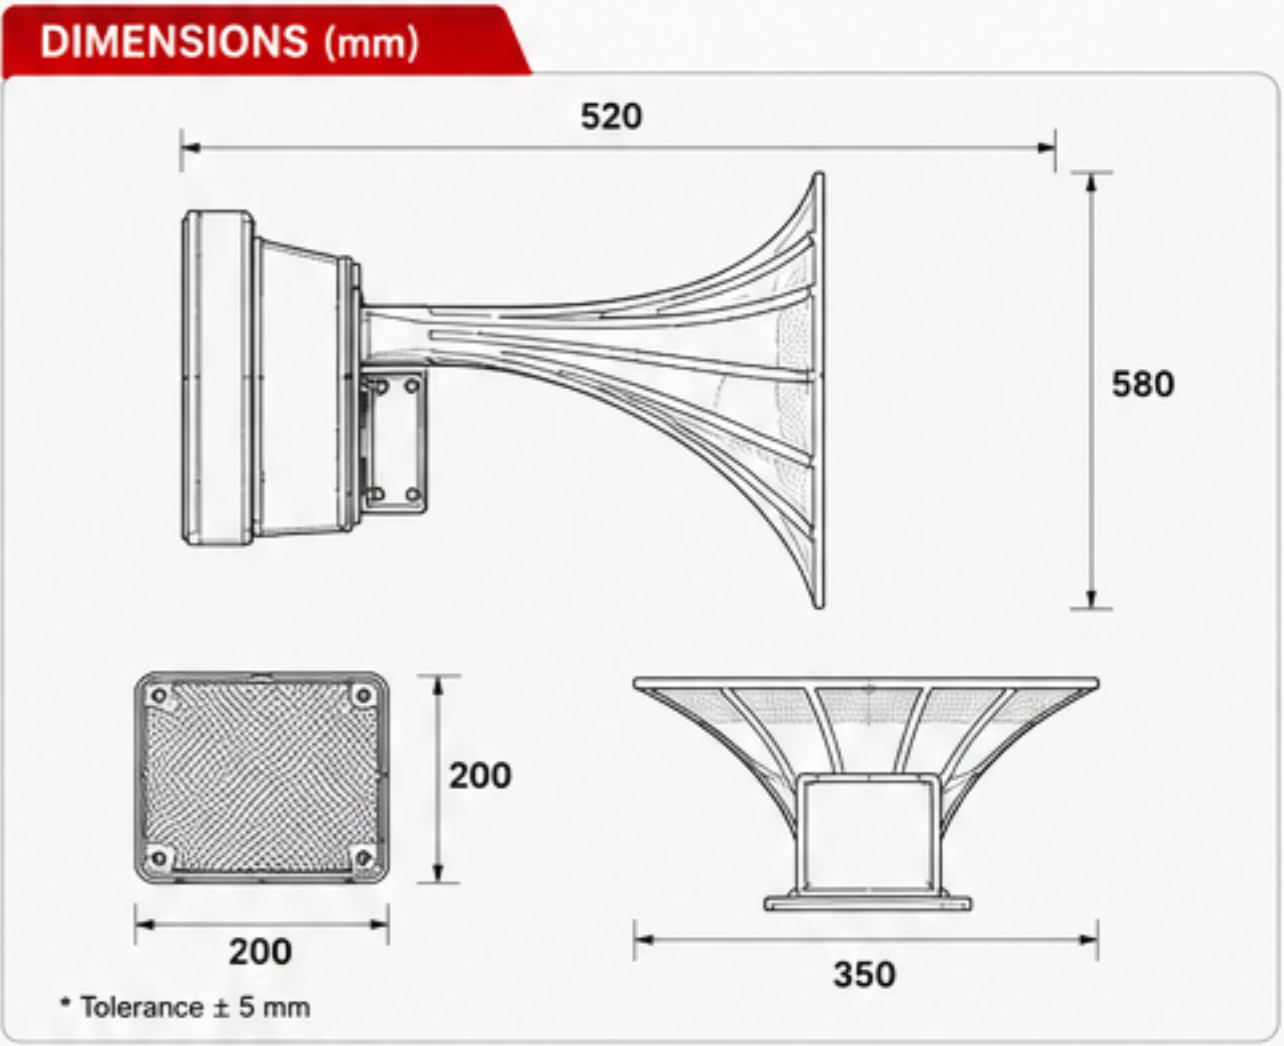

DIRECTIONAL SIREN SPEAKER

POWERFUL • CLEAR • RELIABLE

EWARS360-H

EWARS360-H Directional Siren Speaker is designed for early warning systems, emergency alerts, public announcement and industrial applications where long range and clear sound are essential.

	HIGH OUTPUT SOUND Delivers powerful voice and siren with clear sound projection.		LONG RANGE PERFORMANCE 110 – 112 dB sound level at 30 meters.		DURABLE CONSTRUCTION Aluminium die-cast horn with strong and sturdy design.		WEATHER RESISTANT Built to withstand harsh outdoor environment.		EASY INSTALLATION Designed for pole mount or wall mount installation.
--	--	--	---	--	---	--	---	--	---

TECHNICAL SPECIFICATIONS	
Product Type	Directional Siren Speaker
Driver Power	100 Watt / 150 Watt
Sound Pressure Level	110 – 112 dB @ 30 Meter
Frequency Response	300 Hz – 12 kHz
Impedance	8 Ohm / 16 Ohm
Operating Voltage	12VDC – 48VDC
Horn Material	Aluminium Die-Cast Alloy
Body Material	Aluminium Alloy
Finish	Industrial Grey
Mounting	Pole Mount / Wall Mount
Weather Protection	IP66 Weather Resistant
Operating Temperature	-30°C to +70°C
Weight (Without Bracket)	Approx. 10 kg
Application	Early Warning System, Emergency Alarm, Public Address, Industrial Use